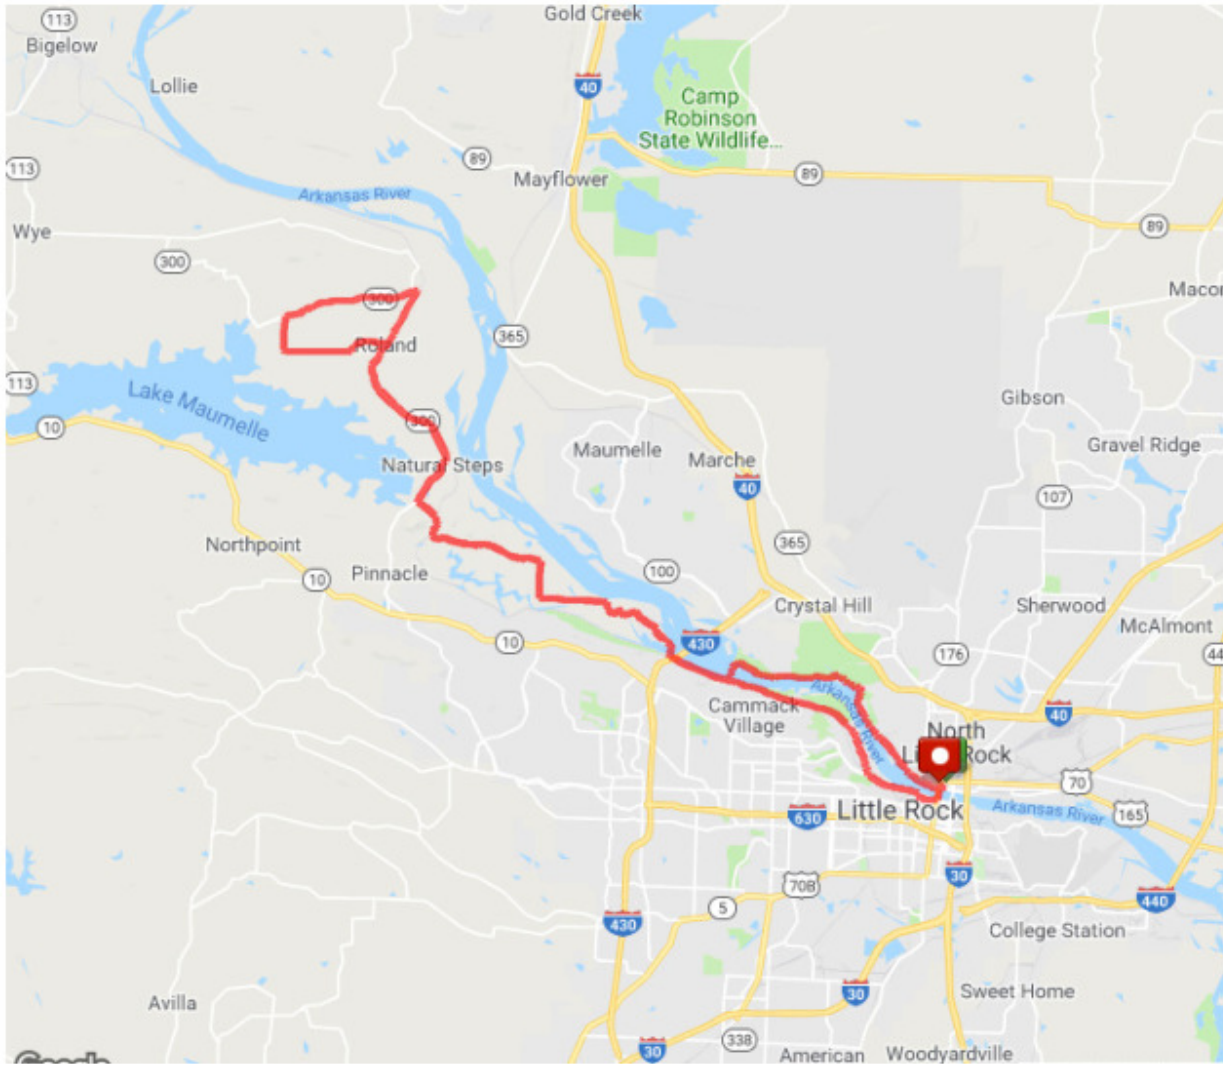

BDB 100 – 50 mile route

BDB 100 – 50 mile route

0.00 mi	Head west on Riverfront Dr toward traffic circle
0.64 mi	Enter the traffic circle
0.67 mi	Exit the traffic circle onto W Broadway St
0.69 mi	Head southeast on W Broadway St toward W 4th St
1.11 mi	Turn Right on Broadway Bridge
1.53 mi	Turn Right onto Ramp for La Harpe Blvd and head west
2.05 mi	Continue onto Cantrell Rd and head west toward Riverfront Dr
3.21 mi	Turn right onto Riverfront Dr and head towards the Big Dam Bridge
4.52 mi	at the traffic circle, take the 1st exit onto Rebsamen Park Rd, Head towards the Big Dam Bridge
7.41 mi	Slight left to stay on Arkansas River Trail, Go under the Big Dam Bridge on River Trail
7.463mi	Head west on Arkansas River Trail
9.03 mi	Cross the Two Rivers Bridge towards to rivers Park
9.10 mi	Head northwest on Arkansas River Trail/Two Rivers Park Trail toward Two Rivers Park Road
10.29 mi	Turn right onto Two Rivers Park Road
10.36 mi	Head north on Two Rivers Park Road toward County Farm Rd
12.50 mi	Head west on Arkansas River Trail/County Farm Rd toward Pinnacle Valley Rd
12.56 mi	Turn right onto Arkansas River Trail/Pinnacle Valley Rd
13.41 mi	Slight left to stay on Arkansas River Trail/Pinnacle Valley Rd
15.92 mi	Head east on Arkansas River Trail/Pinnacle Valley Rd toward AR 300
17.00 mi	Turn right onto AR-300 W
23.42 mi	Head southwest on AR-300 W toward Kennerly Cemetery Rd
26.38 mi	Turn left onto Arkansas River Trail/Roland Cutoff Rd Destination will be on the left
29.59 mi	Continue onto Beale St toward AR-300 W
29.66 mi	Turn right onto AR-300 E and continue towards Pinnacle Valley Rd
34.54 mi	Turn left onto Arkansas River Trail/Pinnacle Valley Rd
39.03 mi	Turn left onto Arkansas River Trail/County Farm Rd
41.11 mi	Slight left onto Arkansas River Trail/Two Rivers Park Road toward Arkansas River Trail/Two Rivers Park Trail and take the pedestrian overpass
44.26 mi	Cross the Big Dam Bridge
45.85 mi	Head east on Arkansas River Trail
47.59 mi	Turn right onto Tournament Drive
48.64 mi	Head east on Arkansas River Trail toward Emerald Park Trail
50.06 mi	Continue onto River Rd
50.41 mi	Continue onto Arkansas River Trail
51.48 mi	Destination