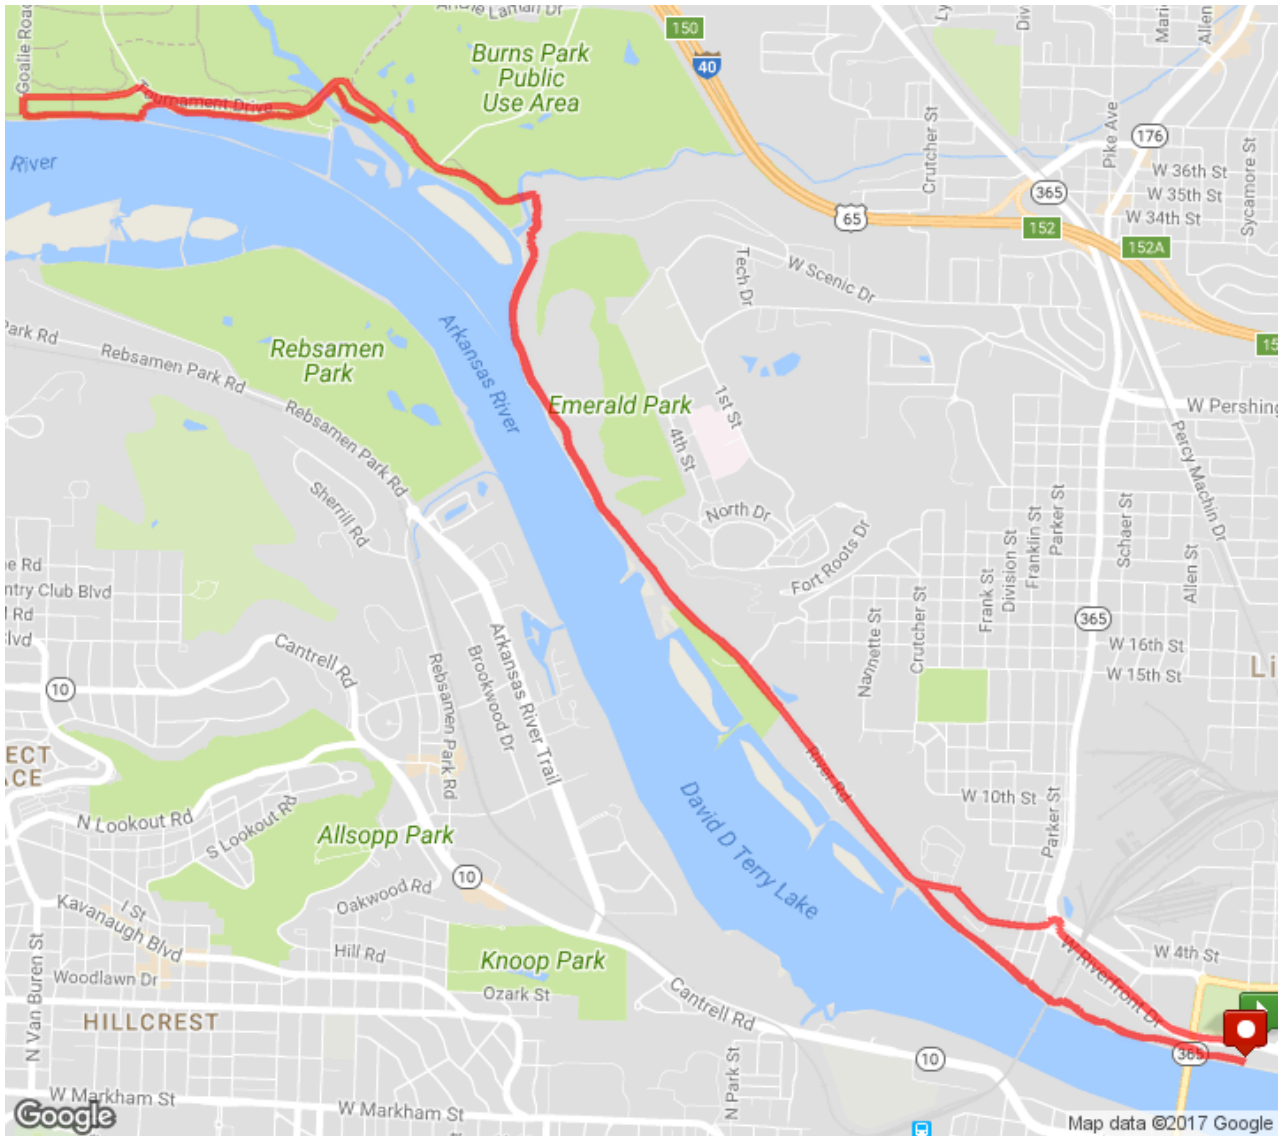

BDB 10 Mile Route

0.00 mi	Head west on Riverfront
0.67 mi	At the traffic circle, take the 3rd exit onto W 3rd St/Rockwater Blvd
1.03 mi	Turn right to stay on W 3rd St/Rockwater Blvd Destination will be on the left
1.06 mi	Head west on W 3rd St/Rockwater Blvd toward Arkansas River Trail Continue to follow Rockwater Blvd
1.13 mi	Continue onto River Rd
2.43 mi	Continue onto Arkansas River Trail
3.50 mi	Slight left to stay on Arkansas River Trail
3.56 mi	Head northwest on Tournament Drive
4.71 mi	Turn left onto Catfish Road
5.04 mi	Turn left at Goalie Road
5.08 mi	Turn left onto Arkansas River Trail & Head east on Arkansas River Trail toward Tournament Drive
6.18 mi	Turn right onto Tournament Drive
6.62 mi	Head east on Arkansas River Trail
8.06 mi	Continue onto River Rd
8.68 mi	Head southeast on River Rd toward Arkansas River Trail
9.00 mi	Continue onto Arkansas River Trail
10.07 mi	Destination